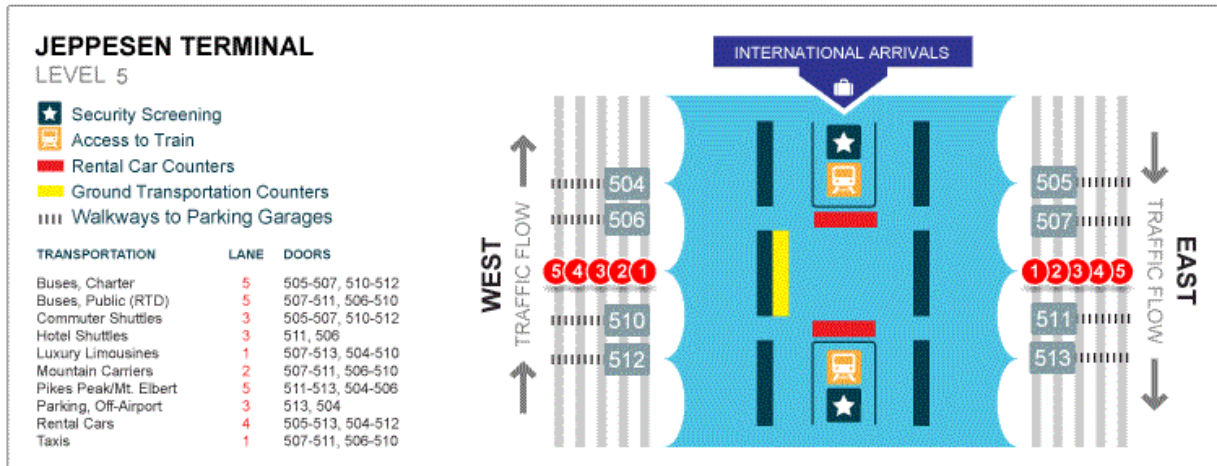

Taxi: Upon arrival exit the main Terminal Level 5 on the east or west side of the complex and proceed to Lane 1. A taxi will cost about \$100 each way.

Parking. Valet parking only at \$1.25 per hour or \$10 for overnight hotel guests. There is a 2 hour minimum. (in/out privileges included).

[WIEB agenda](#)

[WIRAB agenda](#)

[travel reimbursement form](#)

[airport information](#)

At airport....

Or....

SKYRIDE PUBLIC BUS SERVICE

↓ Jeppesen Terminal, Level 5, 507/511 and 506/510

Transit directions to 2115 13th St, Boulder, CO 80302

Suggested routes

-     **1 hour 19 mins**
1:12pm - 2:31pm
-     **1 hour 23 mins**
2:16pm - 3:39pm
-     **1 hour 23 mins**
3:16pm - 4:39pm

 **Denver International Airport**
8500 Peña Boulevard
Denver, CO 80249-6205

 Walk to DIA East: Island # 5
About 8 mins

 **DIA East: Island # 5**
  Bus towards AB Boulder
1:20pm - 2:26pm (1 hour 6 mins, 15 stops)

 **Boulder Transit Center Gate 2**
 Walk to 2115 13th St, Boulder, CO 80302
About 5 mins (0.3 mi)