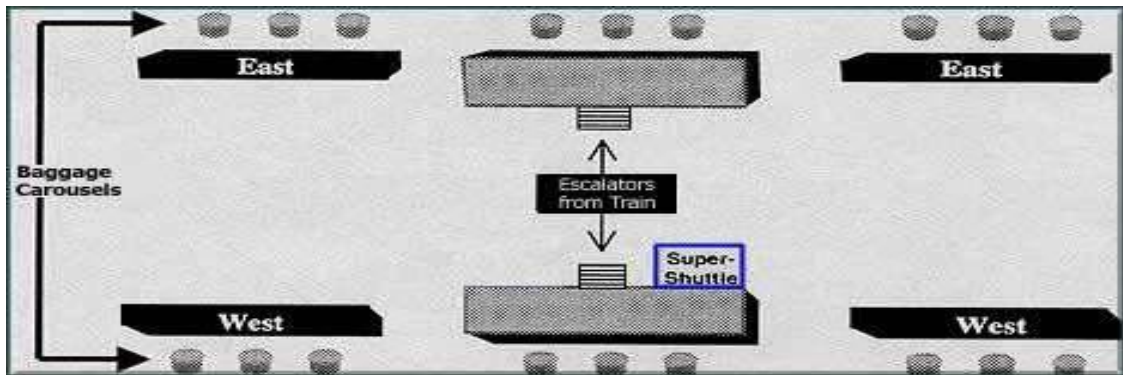

Schedule of Meetings

<i>Wednesday, June 8</i>	<i>Thursday, June 9</i>	<i>Friday, June 10</i>
<i>Arrivals at Hotel Boulderado</i>	<p>8:00 a.m. – WIEB Bd mtg</p> <p>9:45 a.m. board bus for tour</p> <p>3:30 p.m. back at hotel –resume board meeting</p> <p>5:30 p.m. recess</p> <p>6:30 p.m. Dushanbe Tea House Board dinner/reception</p>	<p>8:00 a.m. – 10:00 a.m. WIEB Bd mtg</p> <p>10:30 – WIRAB mtg</p> <p>11:45 Working lunch</p> <p>2:30 p.m. adjourn</p>

[WIEB agenda](#)

[WIRAB agenda](#)

[travel reimbursement form](#)

[airport information](#)

At airport....

Or....

SKYRIDE PUBLIC BUS SERVICE

↓ Jeppesen Terminal, Level 5, 507/511 and 506/510

 Walk to DIA East: Island # 5
About 8 mins

 **DIA East: Island # 5**
  Bus towards AB Boulder
1:20pm - 2:26pm (1 hour 6 mins, 15 stops)

 **Boulder Transit Center Gate 2**
 Walk to 2115 13th St, Boulder, CO 80302
About 5 mins (0.3 mi)